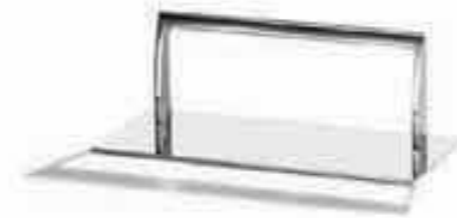

MIAMI WASH

SQUARE WASH

VICTOR

DIAMOND

WALLY